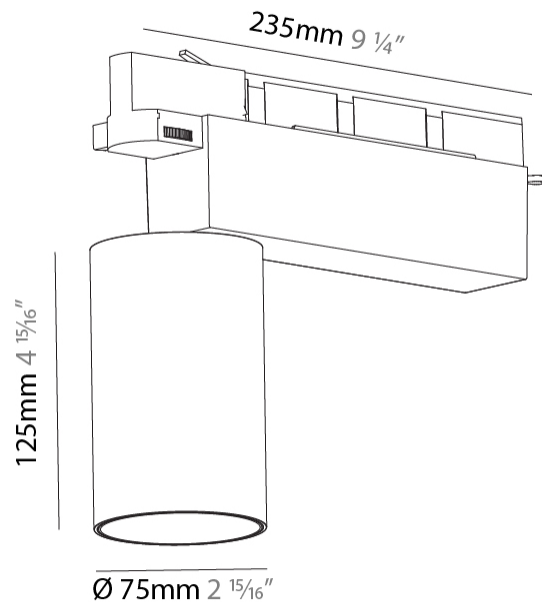

GENERAL

Series: Centriq
 Subseries: Centriq 75
 Brand: Prolicht
 Division: Architectural
 Mounting Type: Track
 Mounting Location: Ceiling
 Subcategory: Spots

PHYSICAL

Shape: Cylinder
 Diameter (mm): 75
 Diameter (in): 2 ¹⁵/₁₆
 Length (mm): 235
 Length (in): 9 ¹/₄
 Height (mm): 182
 Height (in): 7 ³/₁₆
 Light Distribution: Adjustable / Direct
 Weight (kg): 1.099
 Weight (lbs): 2.42
 Installation Requirement: Track or profile system
 Fixture Finish: SSR / BKV / CWI / CRY / HAB / UFT / ITA / RUA / FTG / MYG / LOD / PUS / FRO / FUP / KIA / POP / BLS / SPG / MEY / GOH / GUM / CHC / COM / ABZ / JAG / OBR / MOS / ROR
 Fixture Material: Aluminum Die Cast

OPTICAL

Reflector°: 20 / 25 / 40
 Adjustability: Rotational 340°; Tilt 90°
 Upon Request: Special Beam Angles

RATINGS AND CERTIFICATIONS

Certified By: Certified for North American Standards
 IP rating: IP20

GENERAL

Series: Centriq
 Subseries: Centriq 75
 Brand: Prolicht
 Division: Architectural
 Mounting Type: Track
 Mounting Location: Ceiling
 Subcategory: Spots

PHYSICAL

Shape: Cylinder
 Diameter (mm): 75
 Diameter (in): 2 ¹⁵/₁₆
 Length (mm): 235
 Length (in): 9 ¹/₄
 Height (mm): 125
 Height (in): 4 ¹⁵/₁₆
 Light Distribution: Adjustable / Direct
 Weight (kg): 1.099
 Weight (lbs): 2 7/16
 Fixture Finish: SSR / BKV / CWI / CRY / HAB / UFT / ITA / RUA / FTG / MYG / LOD / PUS / FRO / FUP / KIA / POP / BLS / SPG / MEY / GOH / GUM / CHC / COM / ABZ / JAG / OBR / MOS / ROR
 Fixture Material: Aluminum